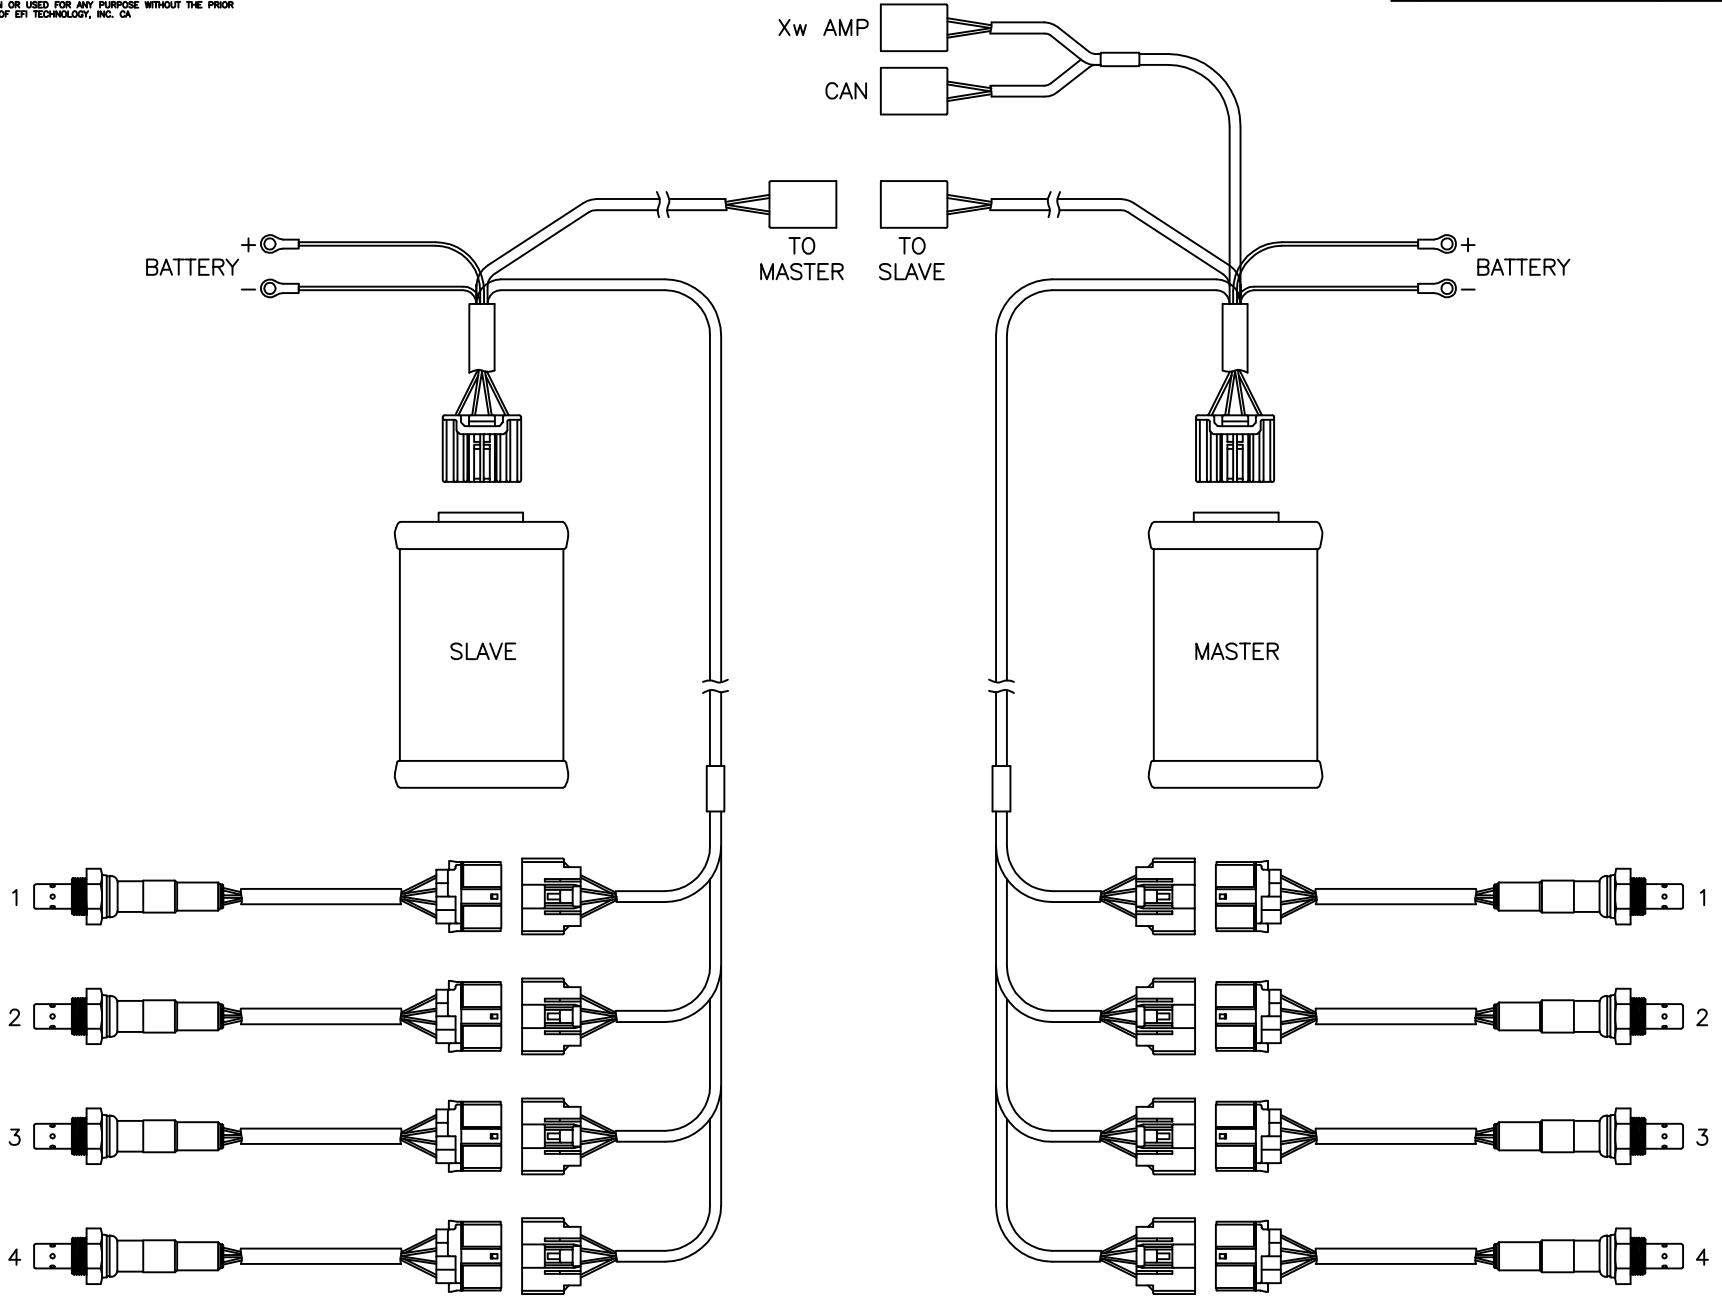

NOTICE

REVISIONS			
LTR	DESCRIPTION	DATE	APPROVED
	INITIAL RELEASE	02/13/17	

CUSTOMER APPROVAL:				
		Xw4 INSTALLATION		
		CHECKED BY:	DRAWN BY: MN	DATE: 02/13/17
REV:	MATL:	DWG # XW4 INSTALL		
DO NOT SCALE DRAWING			SHEET NO: 1 OF 1