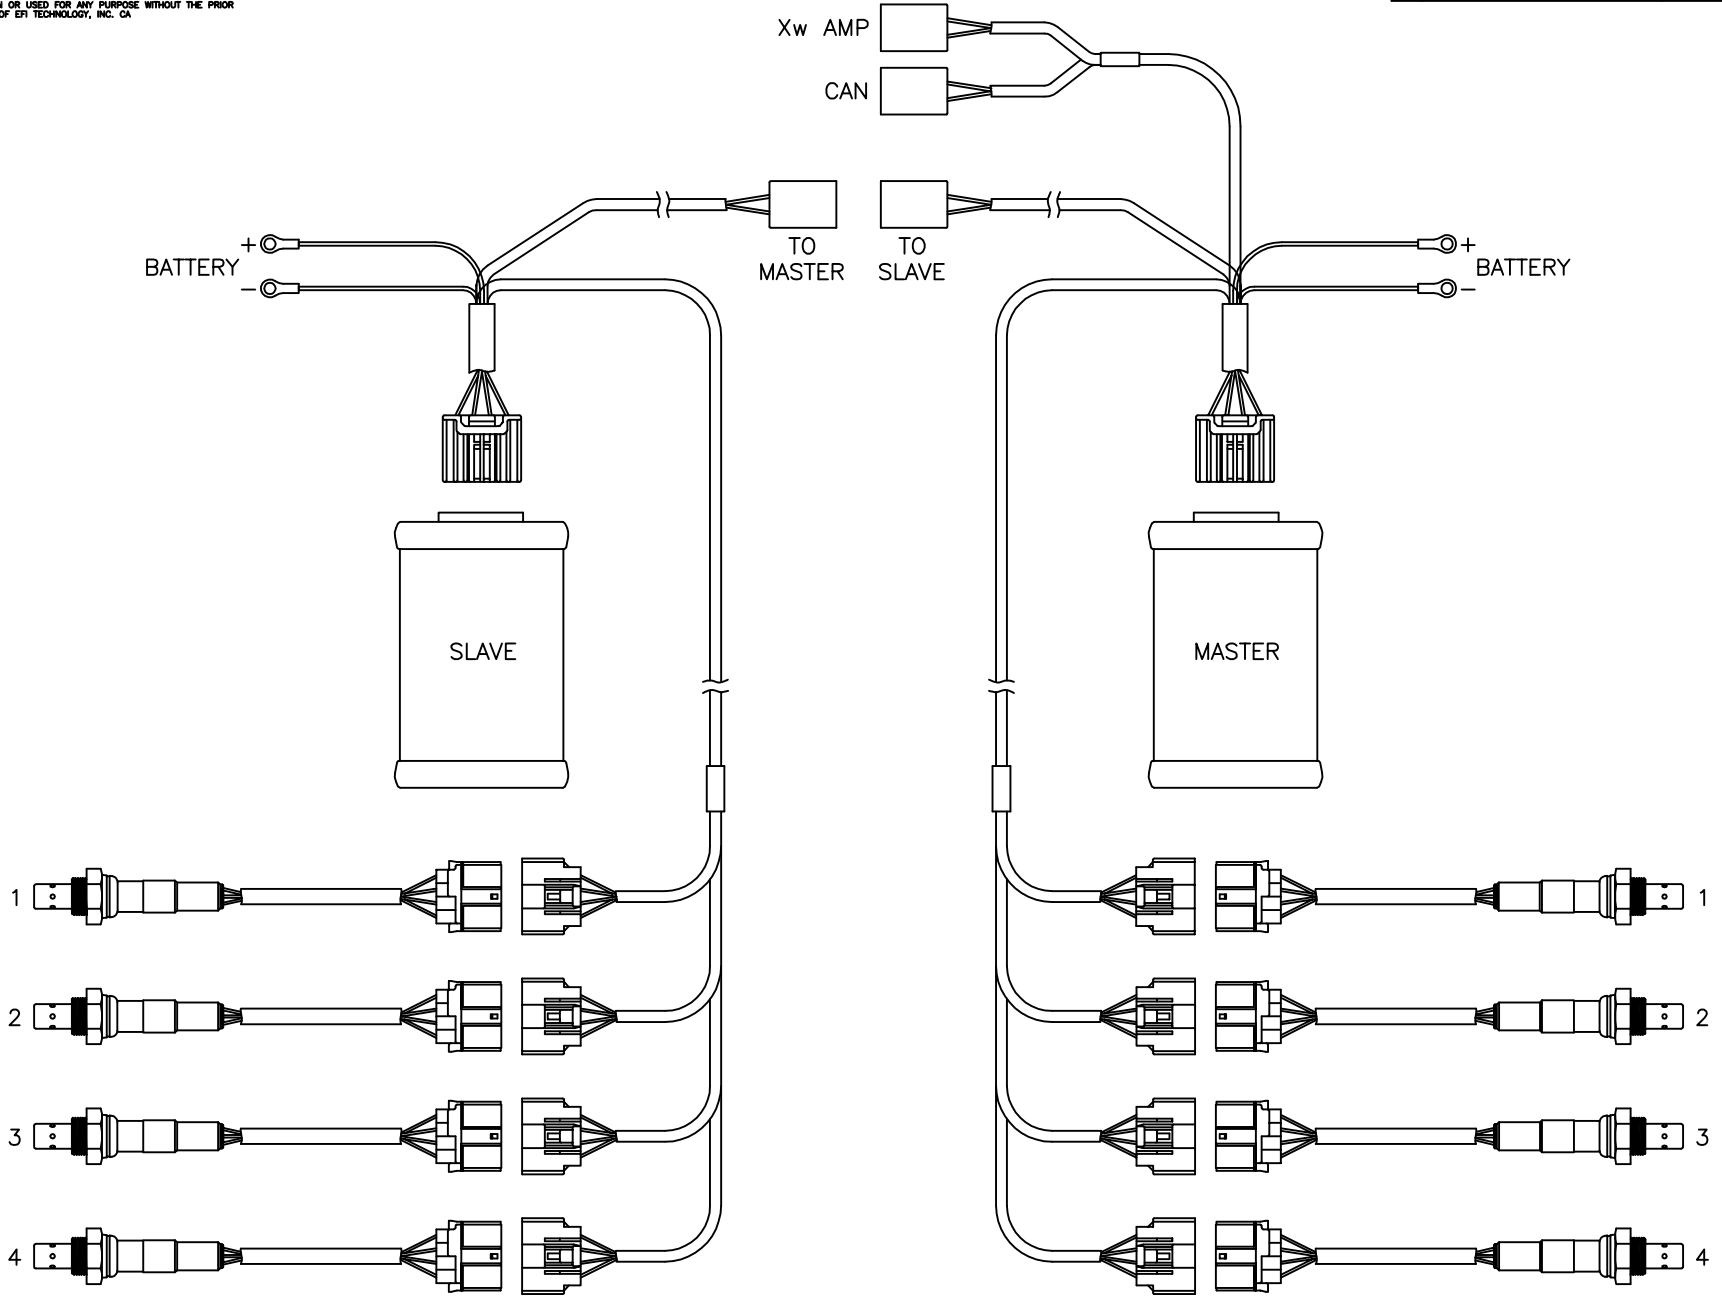

NOTICE

REVISIONS			
LTR	DESCRIPTION	DATE	APPROVED
INITIAL RELEASE		02/13/17	

CUSTOMER APPROVAL:			
		Xw4 INSTALLATION	
		CHECKED BY:	DATE: 02/13/17
REV:	DRAWN BY: MN	DWG #	XW4 INSTALL
DO NOT SCALE DRAWING			SHEET NO: 1 OF 1